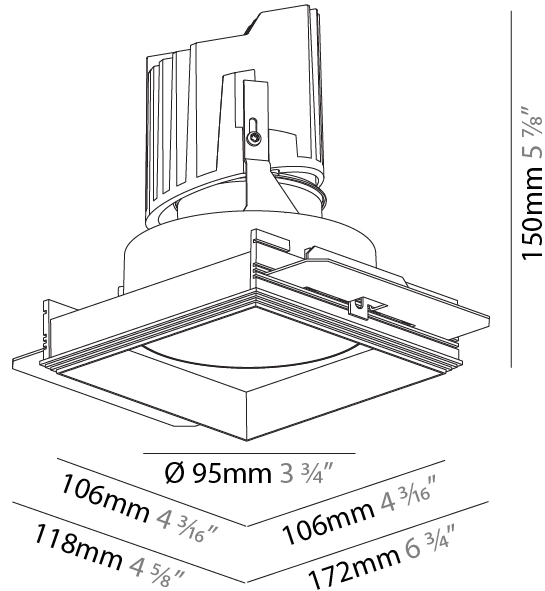

GENERAL

Series: Bioniq
Subseries: Bioniq Square Deep
Brand: Prolicht
Division: Architectural
Mounting Type: Trimless
Mounting Location: Ceiling
Subcategory: Downlight

PHYSICAL

Diameter (mm): 95
Diameter (in): 3 3/4
Length (mm): 106
Length (in): 4 3/16
Width (mm): 106
Width (in): 4 3/16
Height (mm): 150
Height (in): 5 7/8
Ceiling Thickness (mm): 10 / 12.5 / 15 / 25
Ceiling Thickness (in): 3/8 or 1/2 or 9/16 or 1
Min. Recessing Depth (mm): 170
Min. Recessing Depth (in): 6 11/16
Light Distribution: Downlight
Weight (kg): 0.688
Weight (lbs): 1.52

Fixture Finish: SSR / BKV / CWI / CRY / HAB / UFT / ITA / RUA / FTG / MYG / LOD / PUS / FRO / FUP / KIA / POP / BLS / SPG / MEY / GOH / GUM / CHC / COM / ABZ / JAG / OBR / MOS / ROR

Fixture Material: Aluminum Die Cast
Cut-out Measurements: 120mm / 4 3/4" x 120mm / 4 3/4"
Upon Request: Unique Ceiling Thickness

ELECTRICAL

Lamp Type: LED (Zhaga Standard)
Input Wattage (W): 16.5
Total Output Wattage (W): 14.7
Dimming: Dali Dimming
Driver Included: No
Driver Location: Recessed Housing
Driver Type: Constant Current - 120Vac
Driver Class: Class 2
Housing: See Components
Input Voltage (V): 120
Constant Current (MA): 350

LED

Number of LEDs: 1
Color Temperature (°K): Warm Dim
Max. Delivered Lumen (lm): 770
Nominal Lumen (lm): 1140
CRI: >90 CRI
Lamp Life (hrs): 50000
Upon Request: RGB-W Tunable White Special Color Temperature Special LED

OPTICAL

Reflector: 20 / 40 / 60
Upon Request: Special Beam Angles

RATINGS AND CERTIFICATIONS